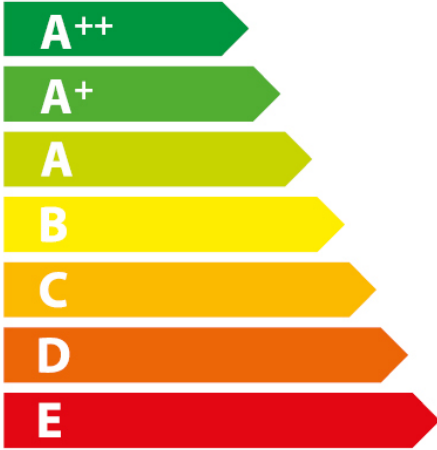

ENERG
енергия · ενεργεια

Electrolux

DXK6010BR

80
kWh/annum

Icon of a water tap with three droplets. Below it, the text 'ABCDE**F**G' indicates the product's water consumption class.

Icon of a lightbulb. Below it, the text 'ABC**D**EF G' indicates the product's lighting energy consumption class.

Icon of a pipe with a cross-section and three droplets below it. Below it, the text 'ABC**D**EF G' indicates the product's water leakage class.

Icon of a speaker with sound waves. Below it, the text '72dB' indicates the product's sound power level.