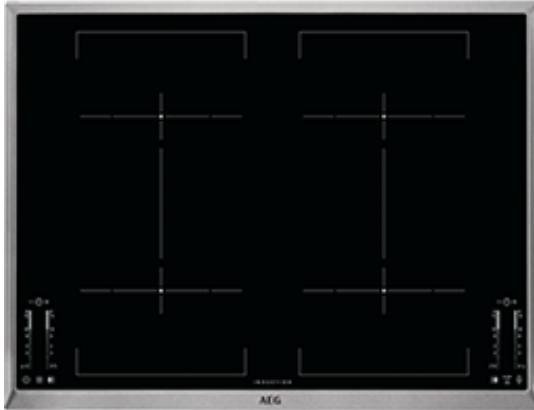

HK764403XB Built-in Hob

The adaptable surface for every pan

The MaxiSense® induction hob has self-sizing cooking zones. That means each zone detects the sizes and shapes of the pans you're using, however large or small, and sends immediate heat to fit their bases exactly. So you have complete control, and the

Combine zones to cook more

This hob can easily cope when you're cooking large amounts – or simply with bigger pans. Just touch the Bridge button to link and control two cooking zones together to fit any large or long pan. Sharing the same temperature and time setting, the linked zones are

- Automax function
- Stop & Go with keep warm setting
- Powerful booster
- 15 stage digital power level displays
- Child safety control lock
- Control lock
- Auto safety switch off
- Front left: 1 large induction zone with booster

Technical Specs :

- Hobs Dimensions : 696x516
- Aperture dimensions HxVxD in mm : 55x680x490
- Radius cutting : 5
- Total electricity loading, W : 7400
- Hob safety : Automatic Switch Off
- Left front - Power/Diameter : 2300/3200W/210mm
- Middle front - Power/Diameter : 0W/0mm
- Middle rear - Power/Diameter : 0W/0mm
- Rear - Power/Diameter : 2300/3200W/210mm
- Right front - Power/Diameter : 2300/3200W/210mm
- Right rear - Power/Diameter : 2300/3200W/210mm
- Gas supply: natural gas : No
- Gas replacement : No
- Gas replacement : No
- Residual heat indicator : 7 Segments
- Led Colour : Red
- Product Partner Code : All Open