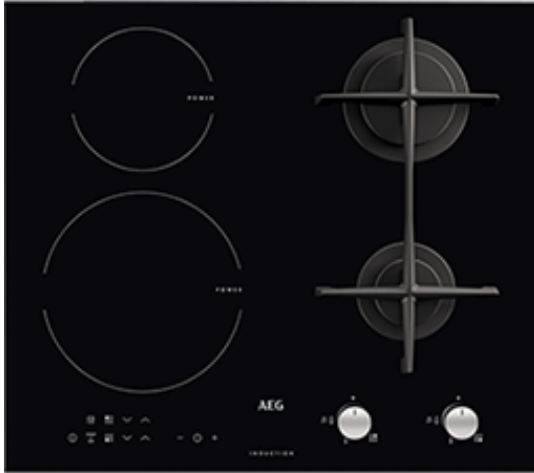

## HD634170NB Built-in Hob

### Gas and induction cooking options right at your fingertips

There's no need to choose between gas and induction heating anymore! This hob gives you the benefits of both, with gas as well as induction cooking zones.

### Maximum flexibility during the cooking process

The Stop+Go function reduces all zones to a 'keep warm' setting if cooking is interrupted. Return to cooking, Stop+Go remembers the previously selected setting.

### Features :

- Rotary front controls on glass panel
- Rotary controls
- Stop &Go with keep warm setting
- Residual heat indicators
- Powerful booster
- Cast iron pan supports
- Automatic integrated ignition
- 15 stage digital power level displays
- Child safety control lock
- Control lock
- Auto safety switch off
- Rear right burner: Rapid 3kW burner
- Front right burner: Semi-rapid 2kW burner