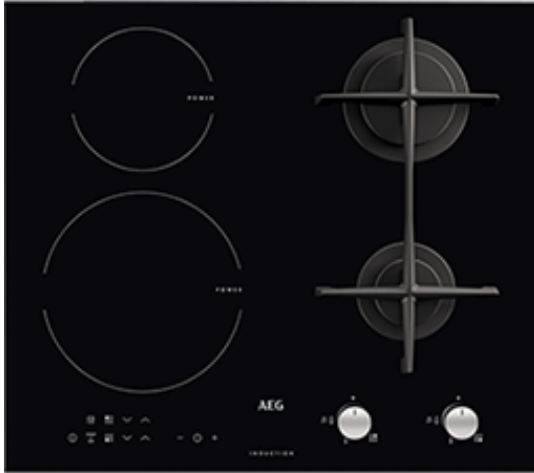

HD634170NB Built-in Hob

Gas and induction cooking options right at your fingertips

There's no need to choose between gas and induction heating anymore! This hob gives you the benefits of both, with gas as well as induction cooking zones.

Maximum flexibility during the cooking process

The Stop+Go function reduces all zones to a 'keep warm' setting if cooking is interrupted. Return to cooking, Stop+Go remembers the previously selected setting.

More Benefits :

- Power booster function for fast, intense heat
- Adjustable minute minder (up to 99 minutes)
- Child safety device – ensures the hob stays off

Features :

- Rotary front controls on glass panel
- Rotary controls
- Stop &Go with keep warm setting
- Residual heat indicators
- Powerful booster
- Cast iron pan supports
- Automatic integrated ignition
- 15 stage digital power level displays
- Child safety control lock
- Control lock
- Auto safety switch off
- Rear right burner: Rapid 3kW burner
- Front right burner: Semi-rapid 2kW burner

Product Description :

There's no need to choose between gas and induction heating anymore! This hob gives you the benefits of both, with gas as well as induction cooking zones. Mixed hob, with 2 gas and 2 induction zones, for all your cooking needs.