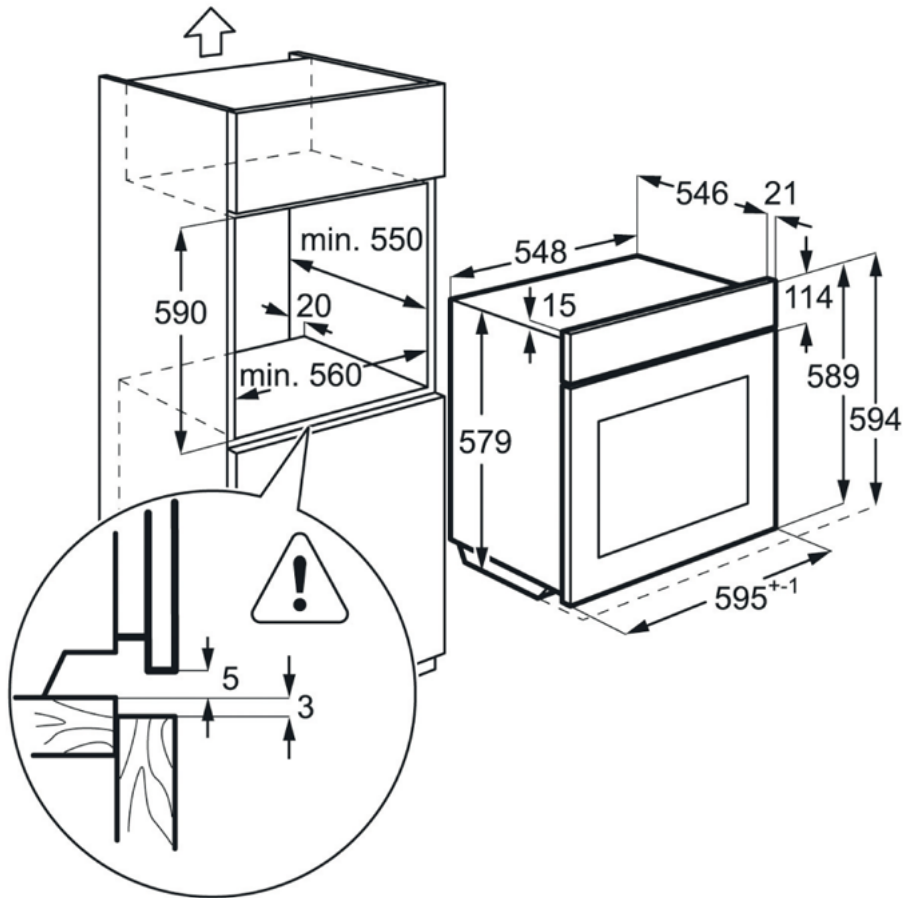

BCK452210M Built-in Oven

PSGBOV170D363001