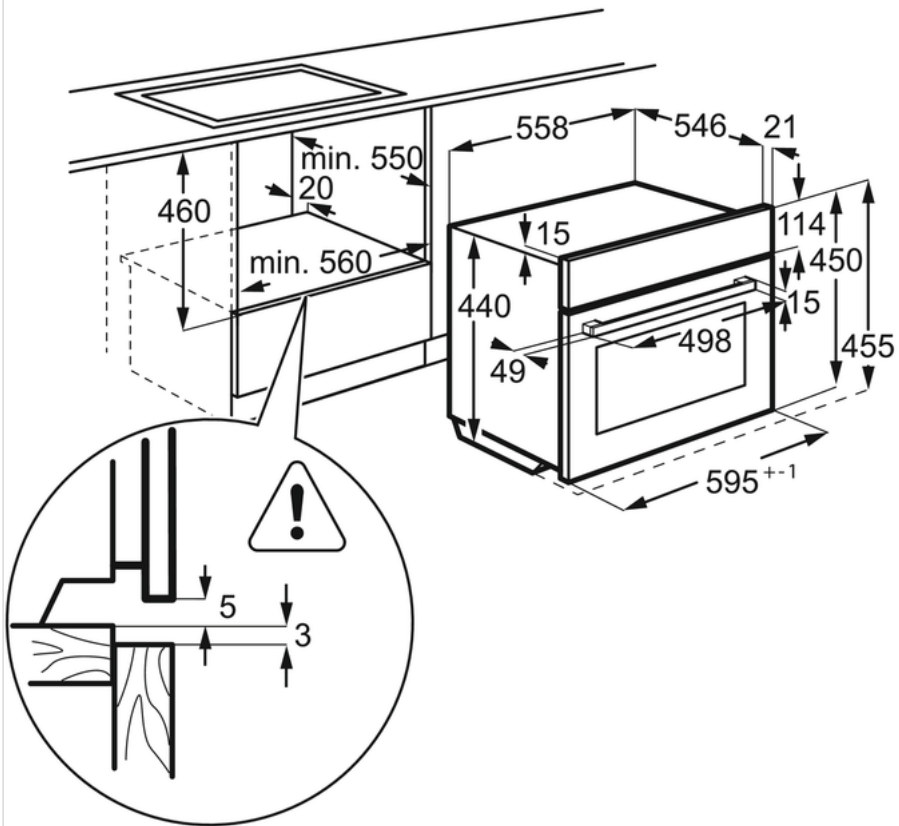

KSK882220M Built-in Oven

PSGBOV170DE00009

PSGBOV170DE00008