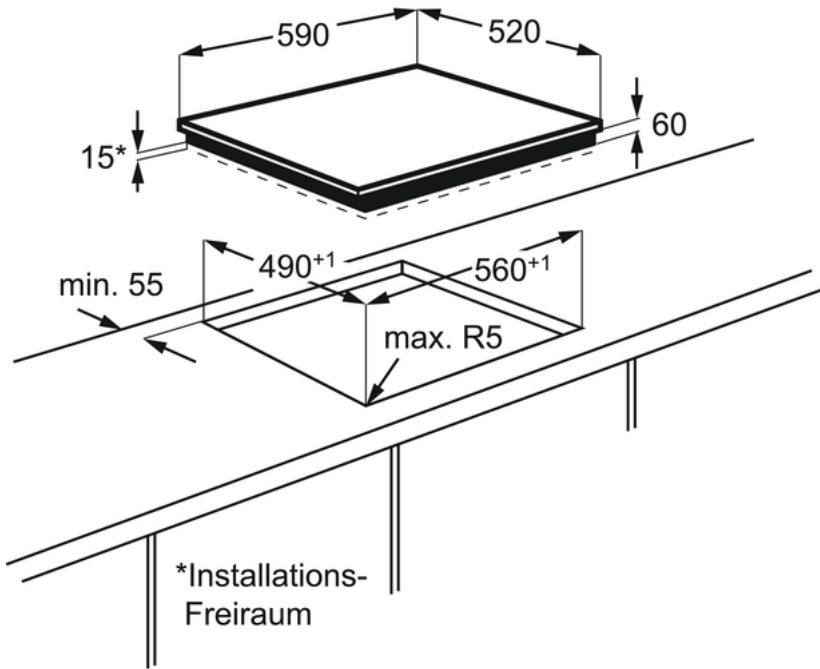

### Technical Specs :

- Hobs Dimensions : 590x520
- Aperture dimensions HxVxD in mm : 60x560x490
- Radius cutting : 5
- Total electricity loading, W : 7400
- Cord Length : 0
- Hob safety : Automatic Switch Off
- Left front - Power/Diameter : 2300/3400W/210mm
- Middle front - Power/Diameter : 0W/0mm
- Middle rear - Power/Diameter : 0W/0mm
- Rear - Power/Diameter : 1800W/180mm
- Right front - Power/Diameter : 1400/2500W/145mm
- Right rear - Power/Diameter : 1800W/180mm
- Gas supply: natural gas : No
- Gas replacement : No
- Gas replacement : No
- Residual heat indicator : 7 Segments
- Led Colour : Red
- ProdPartCode : All Open

### Product Description :

Frameless black 60cm induction hob, with child safety lock and key-lock function.

ZEL6640FBV Built-in Hob

PSGBHO130D002008

PSGBHO130D002009