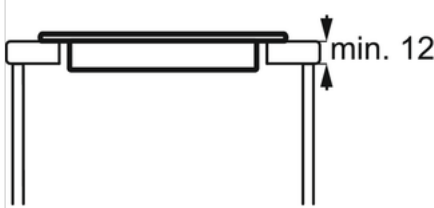

### Technical Specs :

- Hobs Dimensions : 590x520
- Aperture dimensions HxVxD in mm : 60x560x490
- Radius cutting : 5
- Total electricity loading, W : 7400
- Cord Length : 0
- Hob safety : Automatic Switch Off
- Left front - Power/Diameter : 2300/3400W/210mm
- Middle front - Power/Diameter : 0W/0mm
- Middle rear - Power/Diameter : 0W/0mm
- Rear - Power/Diameter : 1800W/180mm
- Right front - Power/Diameter : 1400/2500W/145mm
- Right rear - Power/Diameter : 1800W/180mm
- Gas supply: natural gas : No
- Gas replacement : No
- Gas replacement : No
- Residual heat indicator : 7 Segments
- Led Colour : Red
- ProdPartCode : All Open

### Product Description :

Frameless black 60cm induction hob, with child safety lock and key-lock function.

ZEL6640FBV Built-in Hob

PSGBHO130D002008

PSGBHO130D002009