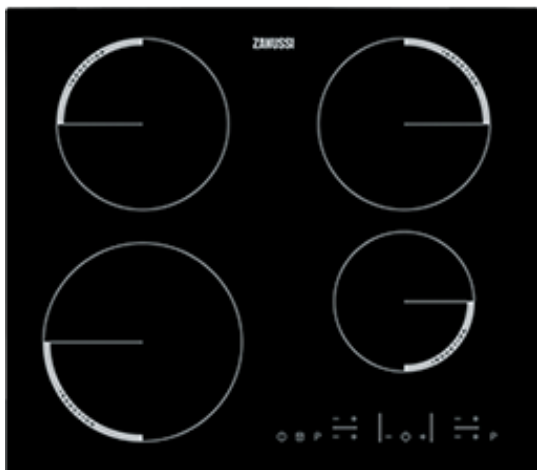

ZEL6640FBV Built-in Hob

Ultra-fast reactions

The ideal hob for busy people! The fast-reacting induction hob speeds up your cooking.

Because a hob is for cooking – not waiting around!

This induction hob's heat-booster function gets the selected cooking zone and pan to exactly the temperature you want – fast!

Start cooking, set the time – and go!

This hob's Set &Go function can almost cook your dish without your help. Simply set the time and go – the hob will switch itself off at the end of the cooking time.

More Benefits :

- Easy-touch, digital control for care-free cooking
- Instant-response hob for fewer spills, less cleaning
- Induction heating for faster, safer cooking

Features :

- 15 power level digital display
- Wipe clean ceramic hob surface
- 3 induction zones with 2 powerful boosters
- Residual heat indicators
- Child safety control lock
- Auto safety switch off
- 99 minute timer with acoustic signal
- Easy to reach front controls

Technical Specs :

- Hobs Dimensions : 590x520
- Aperture dimensions HxVxD in mm : 60x560x490
- Radius cutting : 5
- Total electricity loading, W : 7400
- Cord Length : 0
- Hob safety : Automatic Switch Off
- Left front - Power/Diameter : 2300/3400W/210mm
- Middle front - Power/Diameter : 0W/0mm
- Middle rear - Power/Diameter : 0W/0mm
- Rear - Power/Diameter : 1800W/180mm
- Right front - Power/Diameter : 1400/2500W/145mm
- Right rear - Power/Diameter : 1800W/180mm
- Gas supply: natural gas : No
- Gas replacement : No
- Gas replacement : No
- Residual heat indicator : 7 Segments
- Led Colour : Red
- ProdPartCode : All Open

Product Description :

Frameless black 60cm induction hob, with child safety lock and key-lock function.