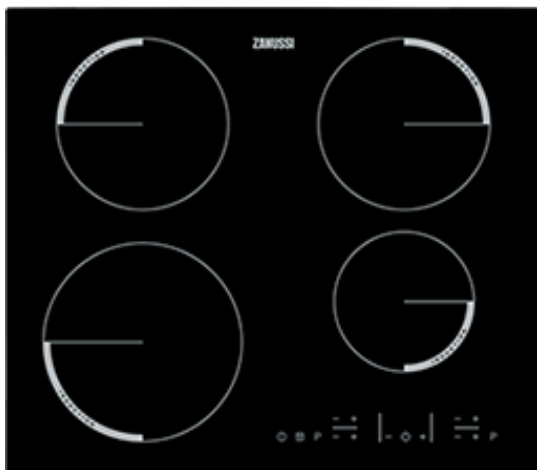

ZEL6640FBV Built-in Hob

Ultra-fast reactions

The ideal hob for busy people! The fast-reacting induction hob speeds up your cooking.

Because a hob is for cooking – not waiting around!

This induction hob's heat-booster function gets the selected cooking zone and pan to exactly the temperature you want – fast!

Start cooking, set the time – and go!

This hob's Set &Go function can almost cook your dish without your help. Simply set the time and go – the hob will switch itself off at the end of the cooking time.

More Benefits :

- Easy-touch, digital control for care-free cooking
- Instant-response hob for fewer spills, less cleaning
- Induction heating for faster, safer cooking

Features :

- 15 power level digital display
- Wipe clean ceramic hob surface
- 3 induction zones with 2 powerful boosters
- Residual heat indicators
- Child safety control lock
- Auto safety switch off
- 99 minute timer with acoustic signal
- Easy to reach front controls

Technical Specs :

- Hobs Dimensions : 590x520
- Aperture dimensions HxVxD in mm : 60x560x490
- Radius cutting : 5
- Total electricity loading, W : 7400
- Cord Length : 0
- Hob safety : Automatic Switch Off
- Left front - Power/Diameter : 2300/3400W/210mm
- Middle front - Power/Diameter : 0W/0mm
- Middle rear - Power/Diameter : 0W/0mm
- Rear - Power/Diameter : 1800W/180mm
- Right front - Power/Diameter : 1400/2500W/145mm
- Right rear - Power/Diameter : 1800W/180mm
- Gas supply: natural gas : No
- Gas replacement : No
- Gas replacement : No
- Residual heat indicator : 7 Segments
- Led Colour : Red
- Product Partner Code : All Open

Product Description :

Frameless black 60cm induction hob, with child safety lock and key-lock function.