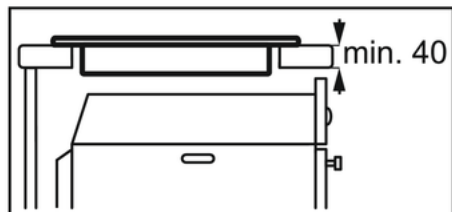

### Technical Specs :

- Hobs Dimensions : 590x520
- Aperture dimensions HxVxD in mm : 60x560x490
- Radius cutting : 5
- Total electricity loading, W : 7400
- Cord Length : 0
- Hob safety : Automatic Switch Off
- Left front - Power/Diameter : 2300/3400W/210mm
- Middle front - Power/Diameter : 0W/0mm
- Middle rear - Power/Diameter : 0W/0mm
- Rear - Power/Diameter : 1800W/180mm
- Right front - Power/Diameter : 1400/2500W/145mm
- Right rear - Power/Diameter : 1800W/180mm
- Gas supply: natural gas : No
- Gas replacement : No
- Gas replacement : No
- Residual heat indicator : 7 Segments
- Led Colour : Red
- ProdPartCode : All Open

### Product Description :

Frameless black 60cm induction hob, with child safety lock and key-lock function.

ZEL6640FBV Built-in Hob

PSGBHO130D002008

PSGBHO130D002009