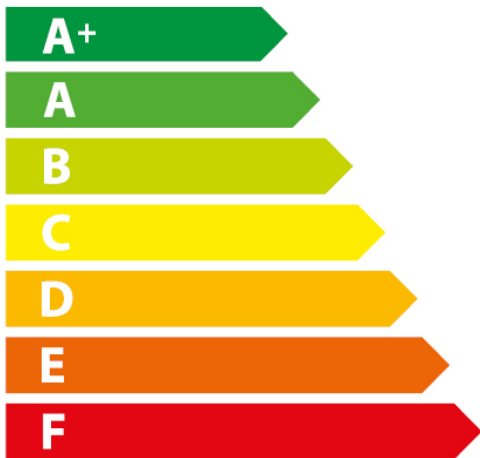

ENERG
енергия · ενεργεια

AEG

X66453MD10H

74
kWh/annum

Water consumption icon showing a three-leaf plant. Below it, the efficiency scale ABC**D**EFG is shown, with 'D' highlighted.

Lighting icon showing a light bulb. Below it, the efficiency scale ABC**D**EFG is shown, with 'D' highlighted.

Water leakage icon showing a pipe with water dripping. Below it, the efficiency scale ABC**D**EFG is shown, with 'D' highlighted.

Sound power level icon showing a speaker. Below it, the value 68dB is displayed.